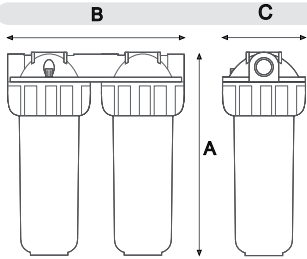

ciFTLİ filtre Housings