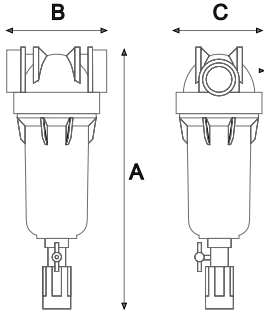

### HYDRA Rainmaster Çok Kademeli Housings

MODEL	IN/OUT	A	B	C
HYDRA TRIO RLH 1/2"	1/2"	390	336	107
HYDRA TRIO RLH 3/4"	3/4"	390	336	107
HYDRA TRIO RLH 1"	1"	390	336	107