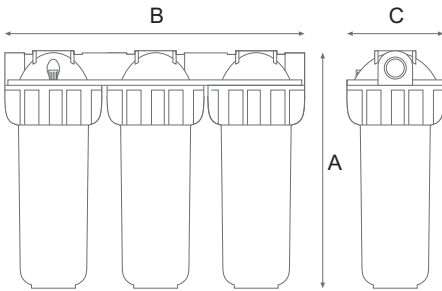

HYDRA Rainmaster Çok Kademeli Housings

MODEL	IN/OUT	A	B	C
HYDRA TRIO RLH 1/2"	1/2"	390	336	107
HYDRA TRIO RLH 3/4"	3/4"	390	336	107
HYDRA TRIO RLH 1"	1"	390	336	107

HYDRA RAH Dren filtre Housings

MODEL	IN/OUT	A	B	C
HYDRA RAH 1/2"	1/2"	390	336	107
HYDRA RAH 3/4"	3/4"	390	336	107
HYDRA RAH 1"	1"	390	336	107

TRIPLEX PLUS 3P BX blue housings

HOUSINGS WITH BRASS BSP

CODE	MODEL	SUITABLE mm	IN/OUT CARTRIDGE	THREADS	DIMENSIONS		
					A	B	C
MEDIUM TRIPLEX PLUS 3P AFO BX AB		5"	3/4"	BRASS-BSP	191	420	130
MEDIUM TRIPLEX PLUS 3P BFO BX AB		5"	1"	BRASS-BSP	191	420	130
JUNIOR TRIPLEX PLUS 3P AFO BX AB		7"	3/4"	BRASS-BSP	241	420	130
JUNIOR TRIPLEX PLUS 3P BFO BX AB		7"	1"	BRASS-BSP	241	420	130
SENIOR TRIPLEX PLUS 3P AFO BX AB		10"	3/4"	BRASS-BSP	315	420	130
SENIOR TRIPLEX PLUS 3P BFO BX AB		10"	1"	BRASS-BSP	315	420	130
MASTER TRIPLEX PLUS 3P AFO BX AB		20"	3/4"	BRASS-BSP	571	420	130
MASTER TRIPLEX PLUS 3P BFO BX AB		20"	1"	BRASS-BSP	571	420	130