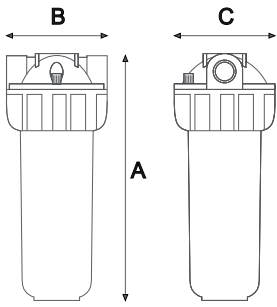

TEKLİ filtre Housings

	CAP	IN/OUT	A	B	C
MEDIUM PLUS M 3P MFO SX TS	5"	1/2"	241	133	130
MEDIUM PLUS M 3P AFO SX TS	5"	3/4"	241	133	130
MEDIUM PLUS M 3P BFO SX TS	5"	1"	247	145	130
SENIOR PLUS M 3P MFO SX TS	10"	1/2"	315	133	130
SENIOR PLUS M 3P AFO SX TS	10"	3/4"	315	133	130
SENIOR PLUS M 3P BFO SX TS	10"	1"	321	145	130
MASTER PLUS M 3P MFO SX TS	20"	1/2"	571	133	130
MASTER PLUS M 3P AFO SX TS	20"	3/4"	571	133	130
MASTER PLUS M 3P BFO SX TS	20"	1"	577	145	130

ciFTLİ filtre Housings

	CAP	IN/OUT	A	B	C
SENIOR DUPLEX PLUS 3P	10"	3/4"	315	275	130
SENIOR DUPLEX PLUS 3P	10"	1"	315	275	130
MASTER DUPLEX PLUS 3P	20"	3/4"	571	275	130
MASTER DUPLEX PLUS 3P	20"	1"	571	275	130

üCLÜ filtre Housings

	CAP	IN/OUT	A	B	C
SENIOR TRIPLEX PLUS 3P	10"	3/4"	315	420	130
SENIOR TRIPLEX PLUS 3P	10"	1"	315	420	130
MASTER TRIPLEX PLUS 3P	20"	3/4"	571	420	130
MASTER TRIPLEX PLUS 3P	20"	1"	571	420	130